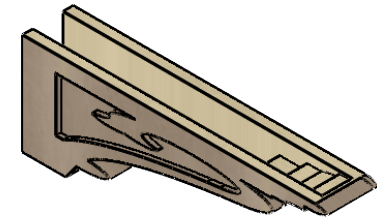

## ITEM NUMBER: CORU05X30X10MAYRCPR

5"W X 30"D X 10"H SERIES 3 THIN MAYFLOWER ROUGH CEDAR TIMBERTHANE  
FAUX WOOD CORBEL, PRIMED

**SIDE PROFILE**

**FRONT PROFILE**

**ISOMETRIC**

EKENA MILLWORK  
2300 WEST MAIN ST.  
CLARKSVILLE, TX 75426  
TOLL FREE: 866-607-0453  
WWW.EKENAMILLWORK.COM

### NOTES

1. INSTALLATION TO BE COMPLETED IN ACCORDANCE WITH MANUFACTURER'S SPECIFICATIONS.
2. DRAWING MAY NOT BE TO SCALE
3. THIS DRAWING IS INTENDED FOR DESIGN AND PLANNING PURPOSES ONLY.
4. ALL INFORMATION CONTAINED HEREIN WAS CURRENT AT THE TIME OF DEVELOPMENT BUT MUST BE REVIEWED AND APPROVED BY THE PRODUCT MANUFACTURER TO BE CONSIDERED ACCURATE.
5. TIMBERTHANE ARCHITECTURAL PRODUCTS ARE MADE FROM HIGH DENSITY URETHANE AND COME FACTORY PRIMED