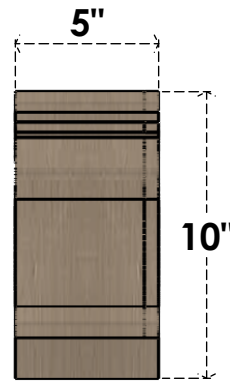

## ITEM NUMBER: CORU05X30X10MAYRCPR

5"W X 30"D X 10"H SERIES 3 THIN MAYFLOWER ROUGH CEDAR TIMBERTHANE  
FAUX WOOD CORBEL, PRIMED

**SIDE PROFILE**

**FRONT PROFILE**

**ISOMETRIC**

EKENA MILLWORK  
2300 WEST MAIN ST.  
CLARKSVILLE, TX 75426  
TOLL FREE: 866-607-0453  
WWW.EKENAMILLWORK.COM

### NOTES

1. INSTALLATION TO BE COMPLETED IN ACCORDANCE WITH MANUFACTURER'S SPECIFICATIONS.
2. DRAWING MAY NOT BE TO SCALE
3. THIS DRAWING IS INTENDED FOR DESIGN AND PLANNING PURPOSES ONLY.
4. ALL INFORMATION CONTAINED HEREIN WAS CURRENT AT THE TIME OF DEVELOPMENT BUT MUST BE REVIEWED AND APPROVED BY THE PRODUCT MANUFACTURER TO BE CONSIDERED ACCURATE.
5. TIMBERTHANE ARCHITECTURAL PRODUCTS ARE MADE FROM HIGH DENSITY URETHANE AND COME FACTORY PRIMED