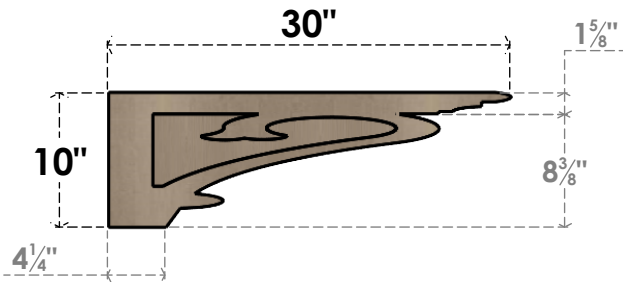

## ITEM NUMBER: CORU05X30X10MAYRCPR

5"W X 30"D X 10"H SERIES 3 THIN MAYFLOWER ROUGH CEDAR TIMBERTHANE  
FAUX WOOD CORBEL, PRIMED

**SIDE PROFILE**

**FRONT PROFILE**

**ISOMETRIC**

EKENA MILLWORK  
2300 WEST MAIN ST.  
CLARKSVILLE, TX 75426  
TOLL FREE: 866-607-0453  
WWW.EKENAMILLWORK.COM

### NOTES

1. INSTALLATION TO BE COMPLETED IN ACCORDANCE WITH MANUFACTURER'S SPECIFICATIONS.
2. DRAWING MAY NOT BE TO SCALE
3. THIS DRAWING IS INTENDED FOR DESIGN AND PLANNING PURPOSES ONLY.
4. ALL INFORMATION CONTAINED HEREIN WAS CURRENT AT THE TIME OF DEVELOPMENT BUT MUST BE REVIEWED AND APPROVED BY THE PRODUCT MANUFACTURER TO BE CONSIDERED ACCURATE.
5. TIMBERTHANE ARCHITECTURAL PRODUCTS ARE MADE FROM HIGH DENSITY URETHANE AND COME FACTORY PRIMED